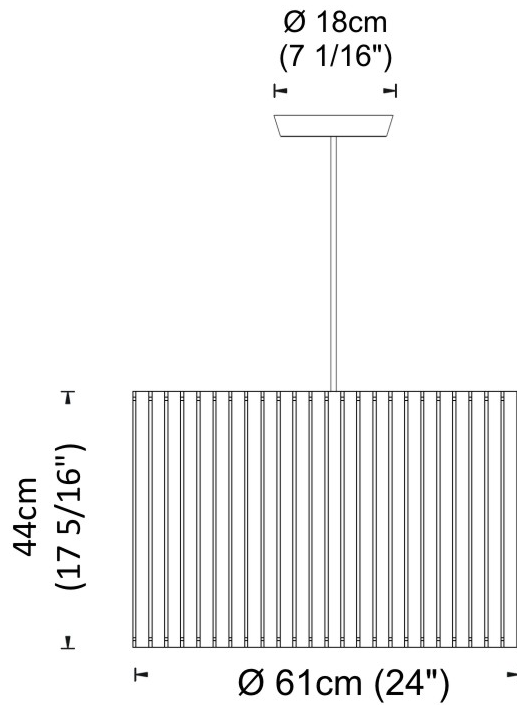

PROJECT	
TYPE	
SPECIFIER	
QUANTITY	
DATE	

LUZ OCULTA SUSPENSION

D51037- : D51037-BRZ-NAT

base number

1. To build a product code in our configurator select the specify button on the base model # product page
2. To build a manual product code on this datasheet choose from the options listed below in blue font and add the suffix to the base model #

GENERAL

Series: Luz Oculta
Partner: Fambuena
Division: Design
Installation: Suspension
Product Type: Pendant
Mounting Location: Ceiling
Light Distribution: Direct / Indirect

PHYSICAL

Shape: Drum
Diameter (mm): 610
Diameter (in): 24
Height (mm): 440
Height (in): 17 ⁵/₁₆
Fixture Material: Metal / Wood
Primary Material: Wood
Cable Details: Cable length 2m / 79"

ELECTRICAL

Lamp Type: LED Retrofit
Max. Wattage Per Lamp (W): 12
Driver Included: No

LED

OPTICAL

RATINGS AND CERTIFICATIONS

Certified By: Certified for North American Standards
IP rating: IP20